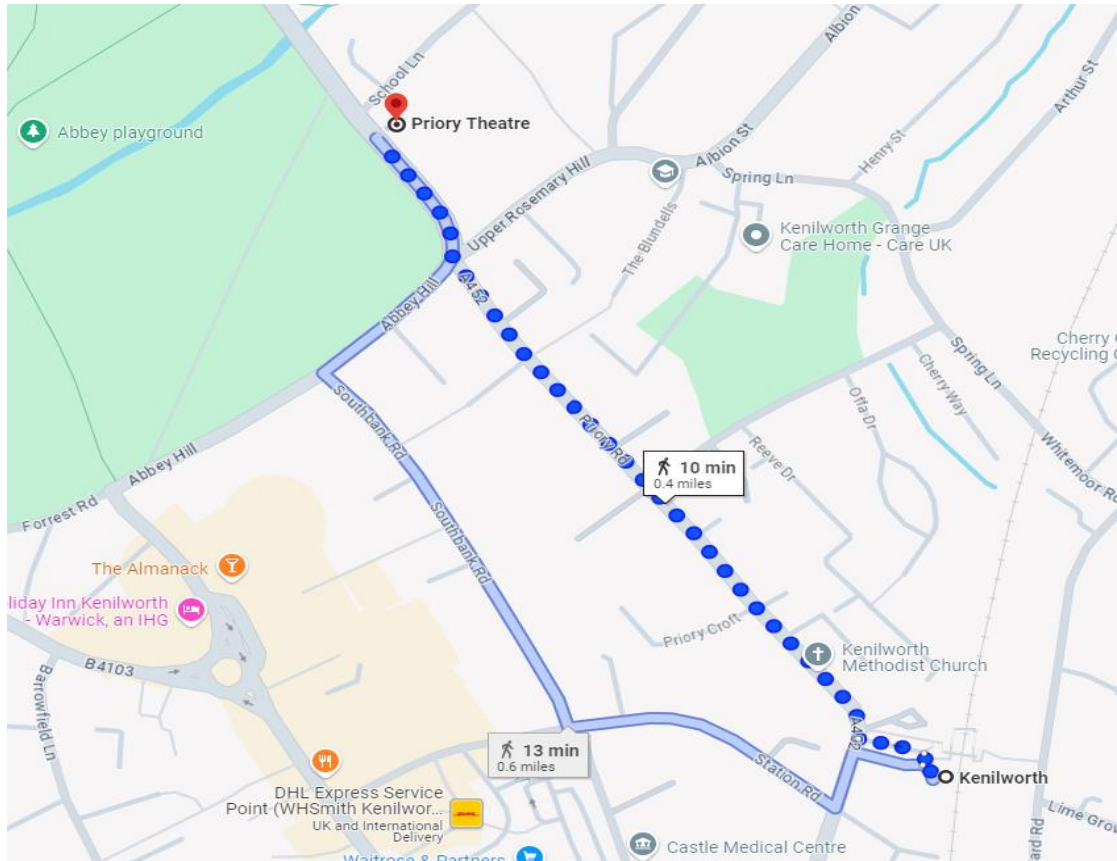

Priory Theatre, Kenilworth – walking route from station, location of nearby Holiday Inn and nearby restaurants

Walking route from the Station to Priory Theatre – ten minutes.

Note the nearby Holiday Inn Kenilworth = website [HERE](#) - less than 15 minutes from the M40 and M6 motorways.

Showing nearby restaurants for evening meal.