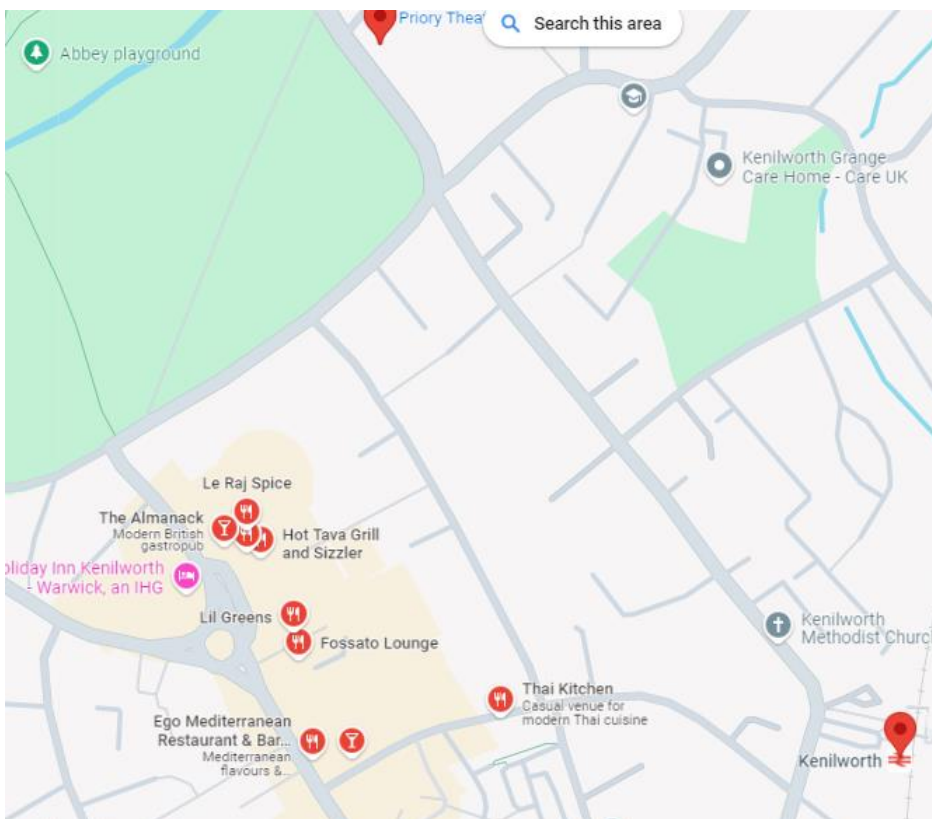

Priory Theatre, Kenilworth – walking route from station, location of nearby Holiday Inn and nearby restaurants

Walking route from the Station to Priory Theatre – ten minutes.

Note the nearby Holiday Inn Kenilworth = website [HERE](#) - less than 15 minutes from the M40 and M6 motorways.

Showing nearby restaurants for evening meal.