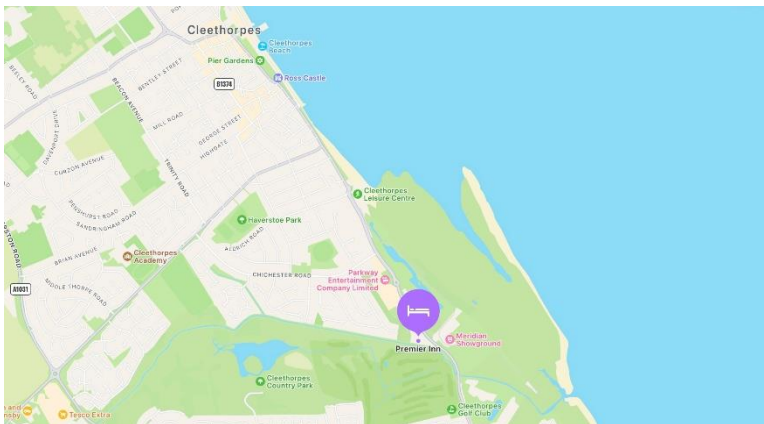

HOTELS

There are a number of hotels available within a short drive of The Caxton Theatre

PREMIER INN - GRIMSBY
EUROPA PARK, APBIAN WAY,
Off Gilbey Road, DN31 2UT

www.premierinn.com

PREMIER INN – CLEETHORPES
Meridian Point, Cleethorpes,
DN35 0PN

www.premierinn.com

THE YARBOROUGH HOTEL
(WETHERSPOONS)
29 Bethlehem Street, Grimsby,
DN31 1JN

Hotels.jdwetherspoon.com

MILLFIELDS HOTEL
53 Bargate, Grimsby,
DN34 5AD

www.millfieldshotel.co.uk

ST JAMES HOTEL
St James Sq, Grimsby,
DN31 1XY

www.corushotels.com

HUMBER ROYAL HOTEL
Littlecoates Road, Grimsby,
DN34 4LX

www.humberroyal.com

HOLIDAY INN EXPRESS
3-9 Wellowgate, Grimsby, DN32 0RA

www.ihg.coc/holidayinnexpress.com