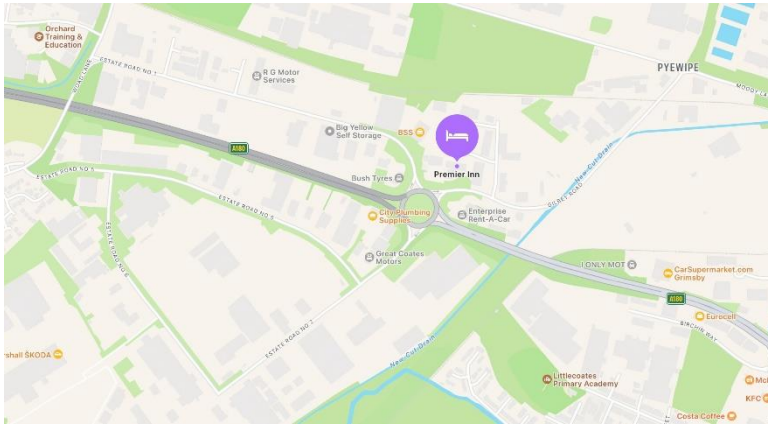

HOTELS

There are a number of hotels available within a short drive of The Caxton Theatre

PREMIER INN - GRIMSBY
EUROPA PARK, APBIAN WAY,
Off Gilbey Road, DN31 2UT

www.premierinn.com

PREMIER INN – CLEETHORPES
Meridian Point, Cleethorpes,
DN35 0PN

www.premierinn.com

THE YARBOROUGH HOTEL
(WETHERSPOONS)
29 Bethlehem Street, Grimsby,
DN31 1JN

Hotels.jdwetherspoon.com

MILLFIELDS HOTEL
53 Bargate, Grimsby,
DN34 5AD

www.millfieldshotel.co.uk

ST JAMES HOTEL
St James Sq, Grimsby,
DN31 1XY

www.corushotels.com

HUMBER ROYAL HOTEL
Littlecoates Road, Grimsby,
DN34 4LX

www.humberroyal.com

HOLIDAY INN EXPRESS
3-9 Wellowgate, Grimsby, DN32 0RA

www.ihg.coc/holidayinnexpress.com