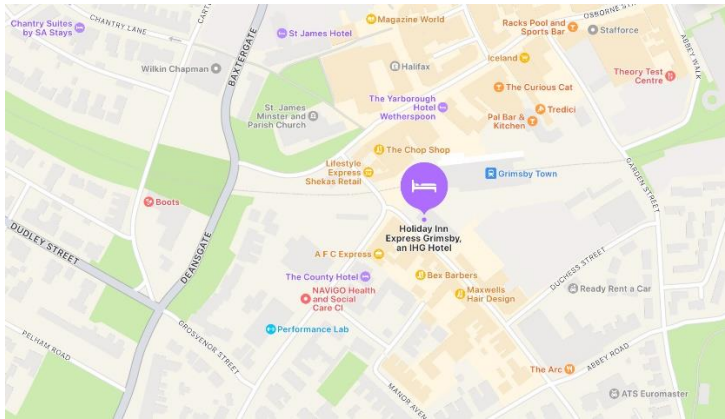

HOTELS

There are a number of hotels available within a short drive of The Caxton Theatre

PREMIER INN - GRIMSBY
EUROPA PARK, APBIAN WAY,
Off Gilbey Road, DN31 2UT

www.premierinn.com

PREMIER INN – CLEETHORPES
Meridian Point, Cleethorpes,
DN35 0PN

www.premierinn.com

THE YARBOROUGH HOTEL
(WETHERSPOONS)
29 Bethlehem Street, Grimsby,
DN31 1JN

Hotels.jdwetherspoon.com

MILLFIELDS HOTEL
53 Bargate, Grimsby,
DN34 5AD

www.millfieldshotel.co.uk

ST JAMES HOTEL
St James Sq, Grimsby,
DN31 1XY

www.corushotels.com

HUMBER ROYAL HOTEL
Littlecoates Road, Grimsby,
DN34 4LX

www.humberroyal.com

HOLIDAY INN EXPRESS
3-9 Wellowgate, Grimsby, DN32 0RA

www.ihg.coc/holidayinnexpress.com