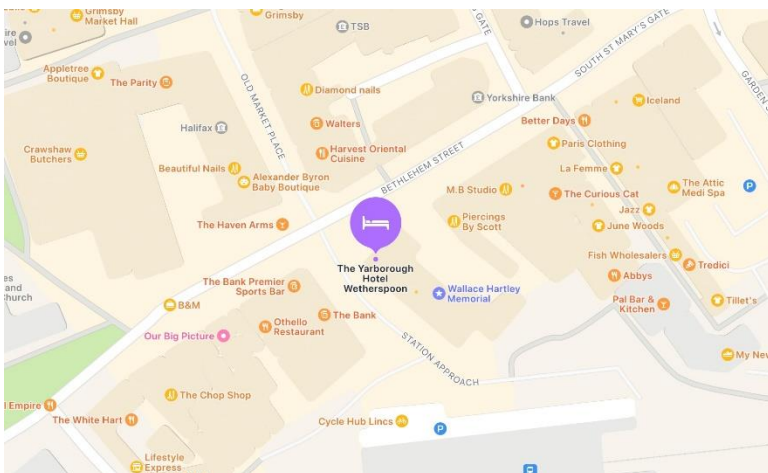

HOTELS

There are a number of hotels available within a short drive of The Caxton Theatre

PREMIER INN - GRIMSBY
EUROPA PARK, APBIAN WAY,
Off Gilbey Road, DN31 2UT

www.premierinn.com

PREMIER INN – CLEETHORPES
Meridian Point, Cleethorpes,
DN35 0PN

www.premierinn.com

THE YARBOROUGH HOTEL
(WETHERSPOONS)
29 Bethlehem Street, Grimsby,
DN31 1JN

Hotels.jdwetherspoon.com

MILLFIELDS HOTEL
53 Bargate, Grimsby,
DN34 5AD

www.millfieldshotel.co.uk

ST JAMES HOTEL
St James Sq, Grimsby,
DN31 1XY

www.corushotels.com

HUMBER ROYAL HOTEL
Littlecoates Road, Grimsby,
DN34 4LX

www.humberroyal.com

HOLIDAY INN EXPRESS
3-9 Wellowgate, Grimsby, DN32 0RA

www.ihg.coc/holidayinnexpress.com