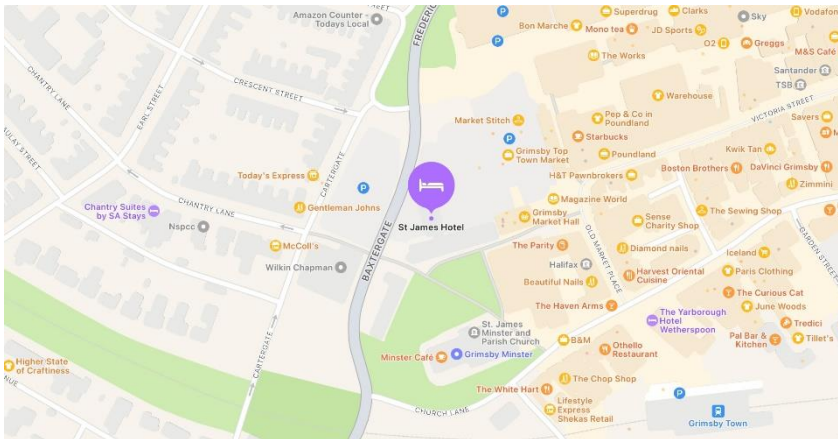

HOTELS

There are a number of hotels available within a short drive of The Caxton Theatre

PREMIER INN - GRIMSBY
EUROPA PARK, APBIAN WAY,
Off Gilbey Road, DN31 2UT

www.premierinn.com

PREMIER INN – CLEETHORPES
Meridian Point, Cleethorpes,
DN35 0PN

www.premierinn.com

THE YARBOROUGH HOTEL
(WETHERSPOONS)
29 Bethlehem Street, Grimsby,
DN31 1JN

Hotels.jdwetherspoon.com

MILLFIELDS HOTEL
53 Bargate, Grimsby,
DN34 5AD

www.millfieldshotel.co.uk

ST JAMES HOTEL
St James Sq, Grimsby,
DN31 1XY

www.corushotels.com

HUMBER ROYAL HOTEL
Littlecoates Road, Grimsby,
DN34 4LX

www.humberroyal.com

HOLIDAY INN EXPRESS
3-9 Wellowgate, Grimsby, DN32 0RA

www.ihg.coc/holidayinnexpress.com